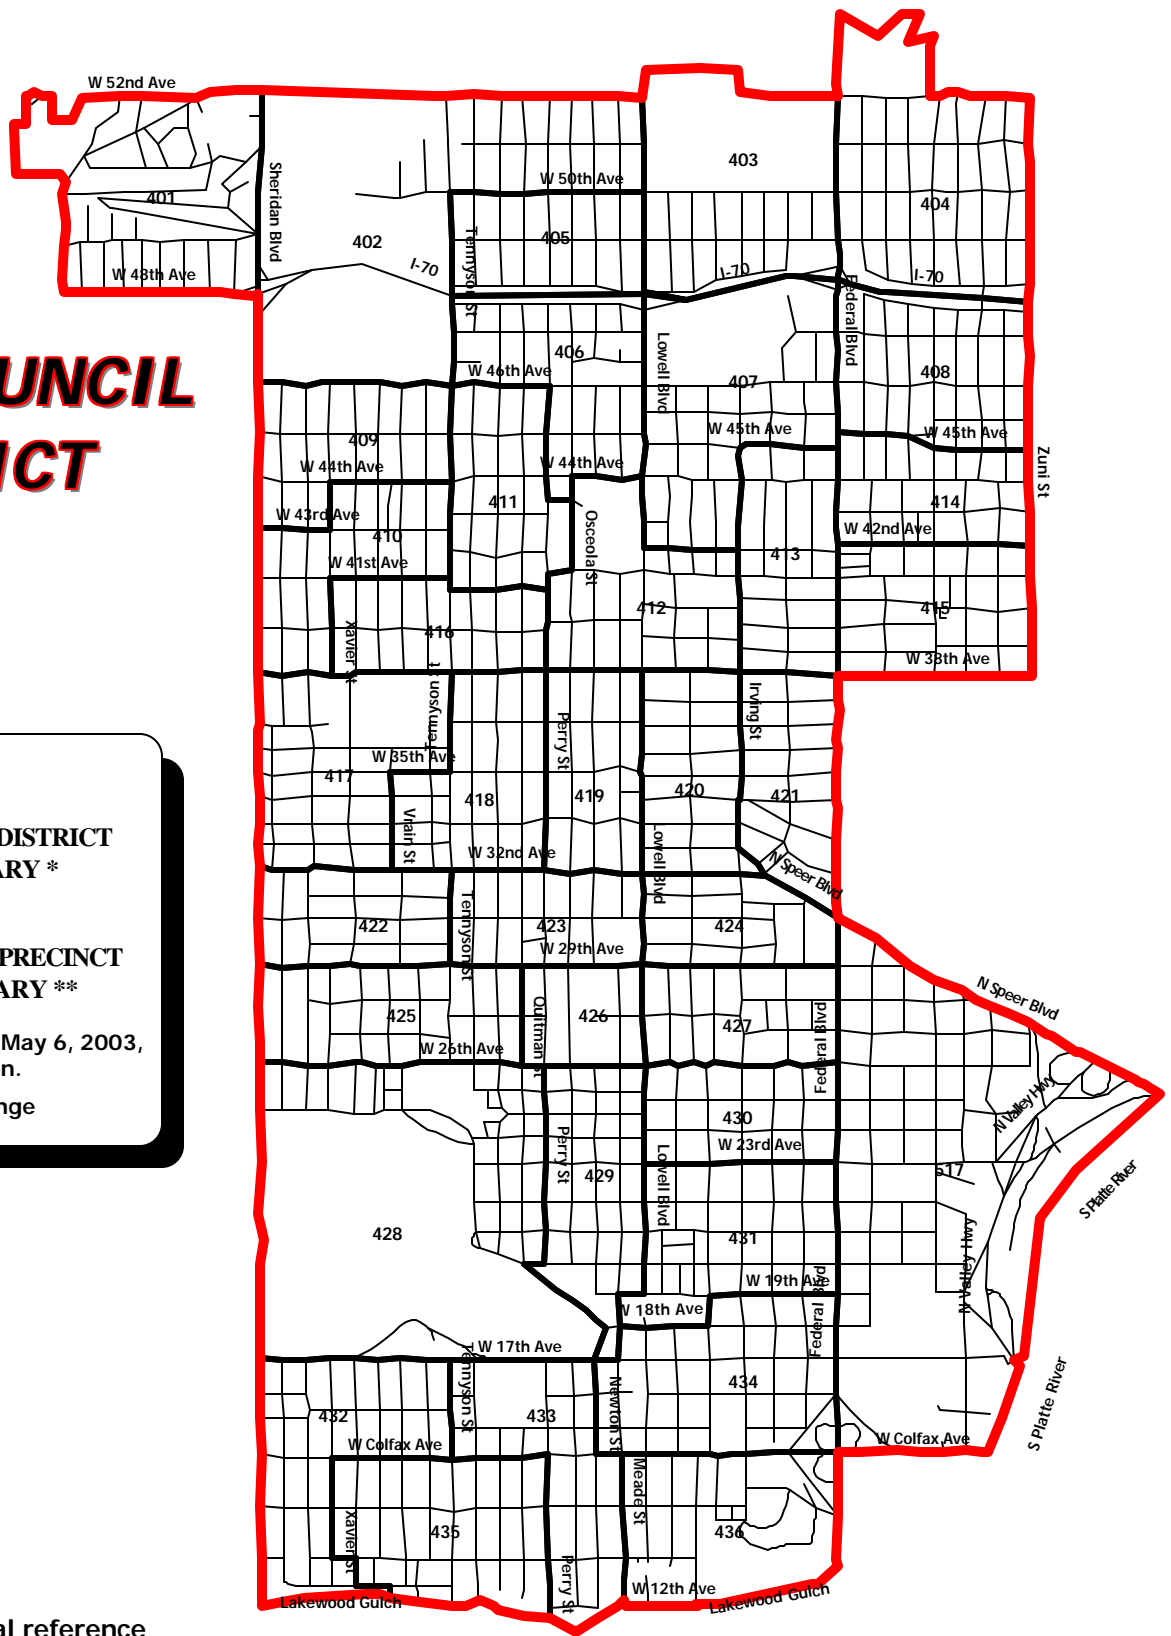

CITY COUNCIL DISTRICT

1

COUNCIL DISTRICT BOUNDARY *

ELECTION PRECINCT BOUNDARY **

* Effective for the May 6, 2003, Municipal election.

** Subject to change

DISCLAIMER:

This map is for general reference purposes only. Address and precinct verification is done by the Denver Election Commission at 720-913-8683.